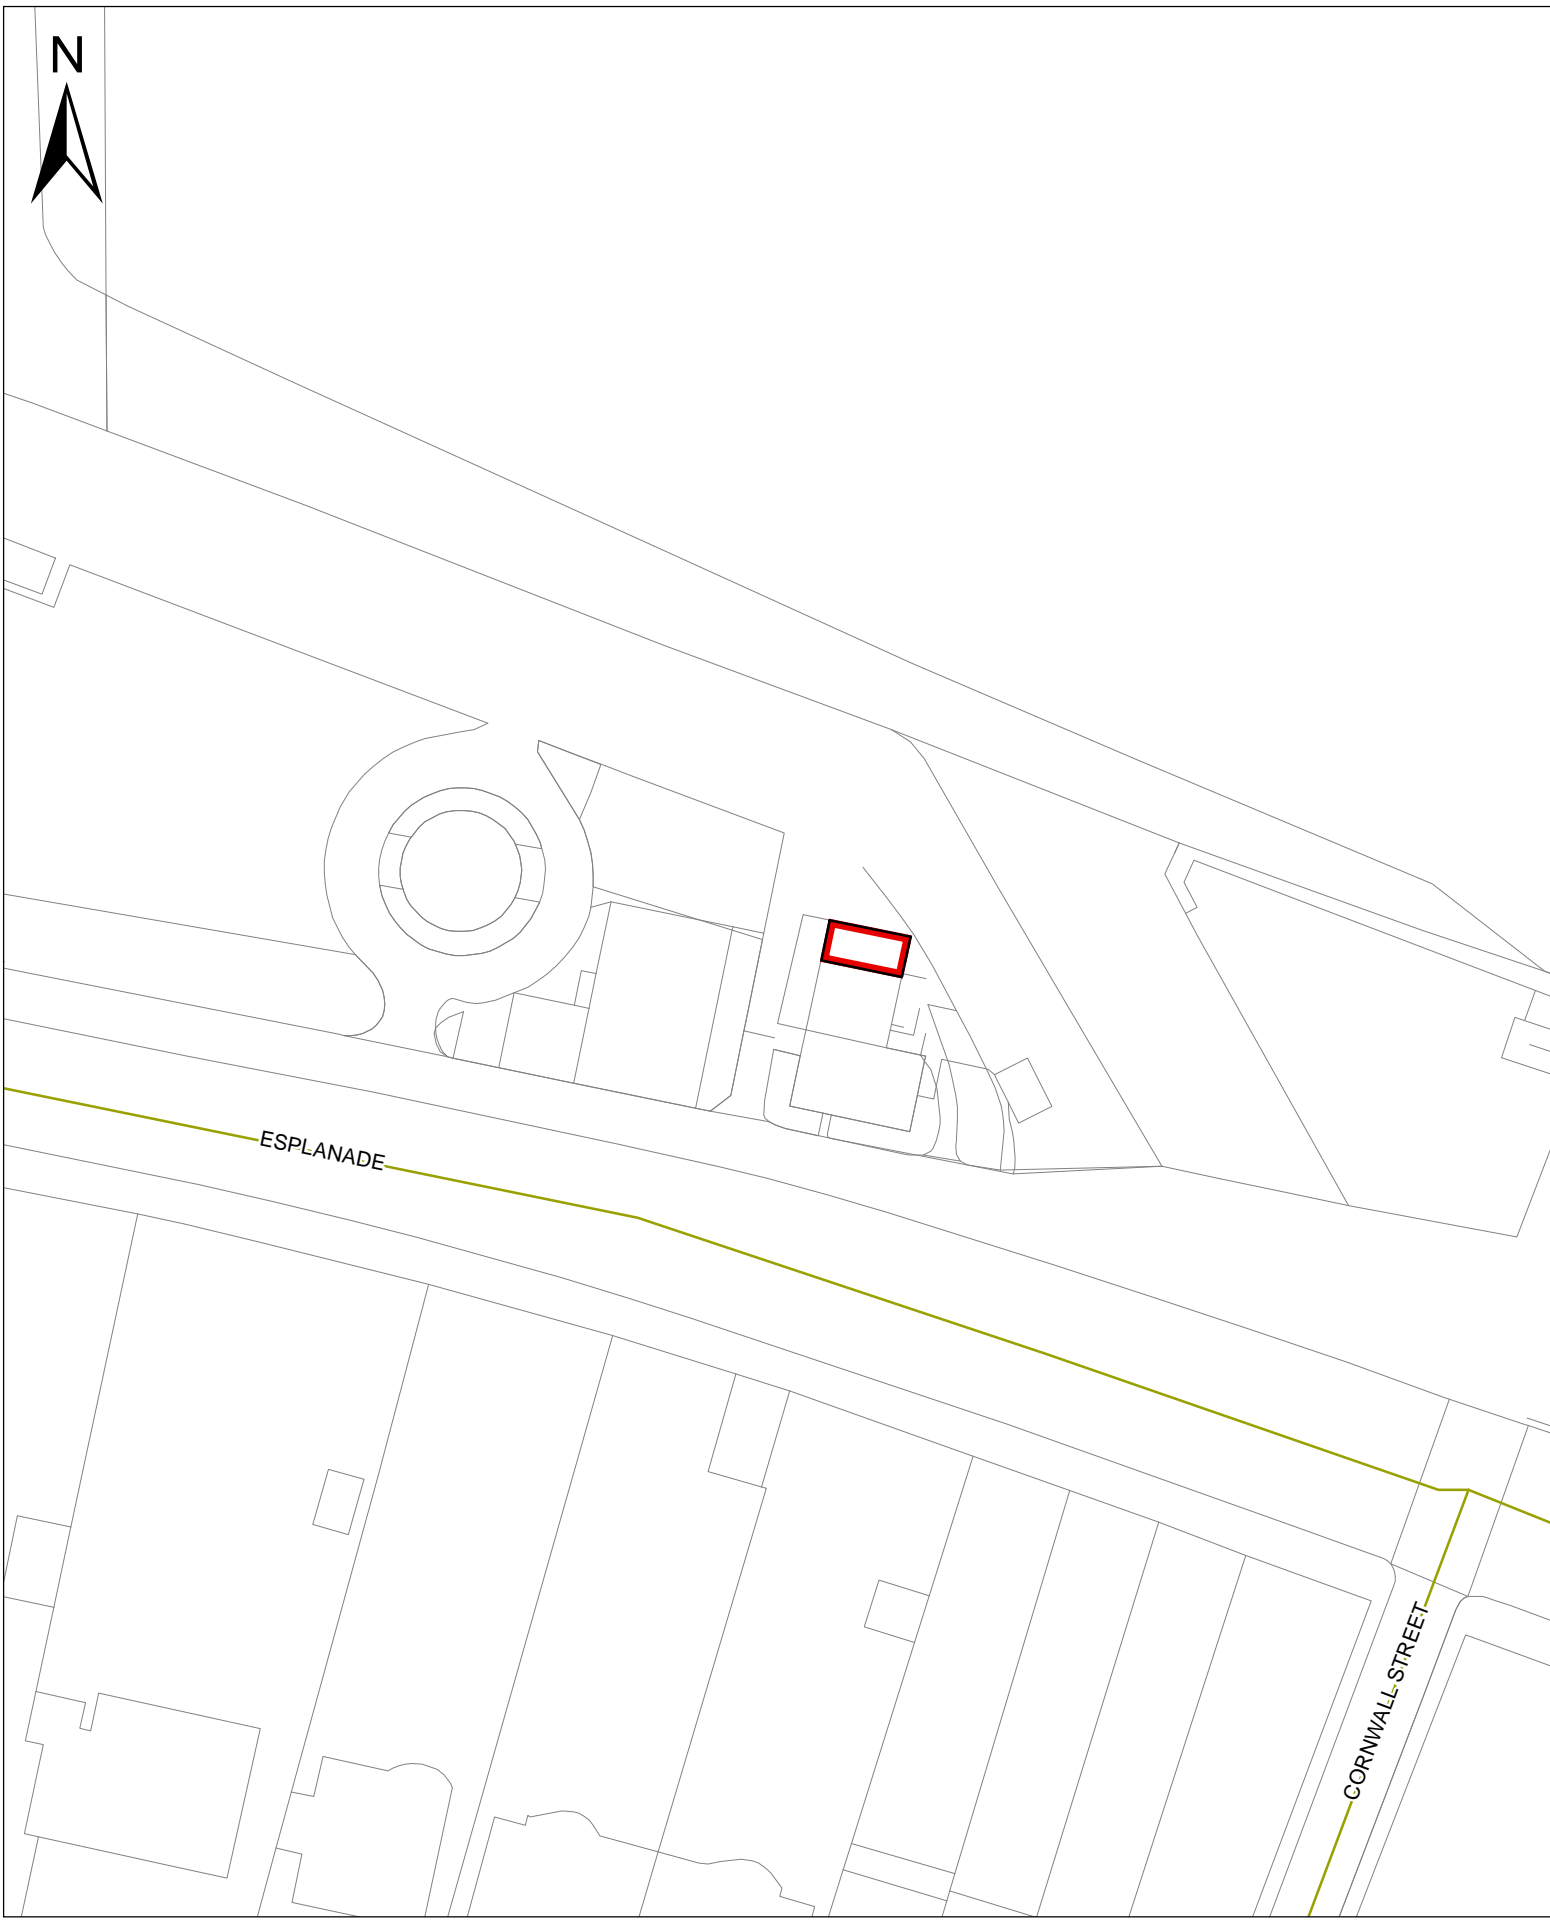

Harbour Hospitality Suite, Esplanade, Ryde

[Scale 1:500 @ A4]

This map is based on Ordnance Survey material with the permission of Ordnance Survey on behalf of the Controller of Her Majesty's Stationery Office © Crown copyright. Unauthorised reproduction infringes Crown copyright and may lead to prosecution or civil proceedings. 100019229 2008.